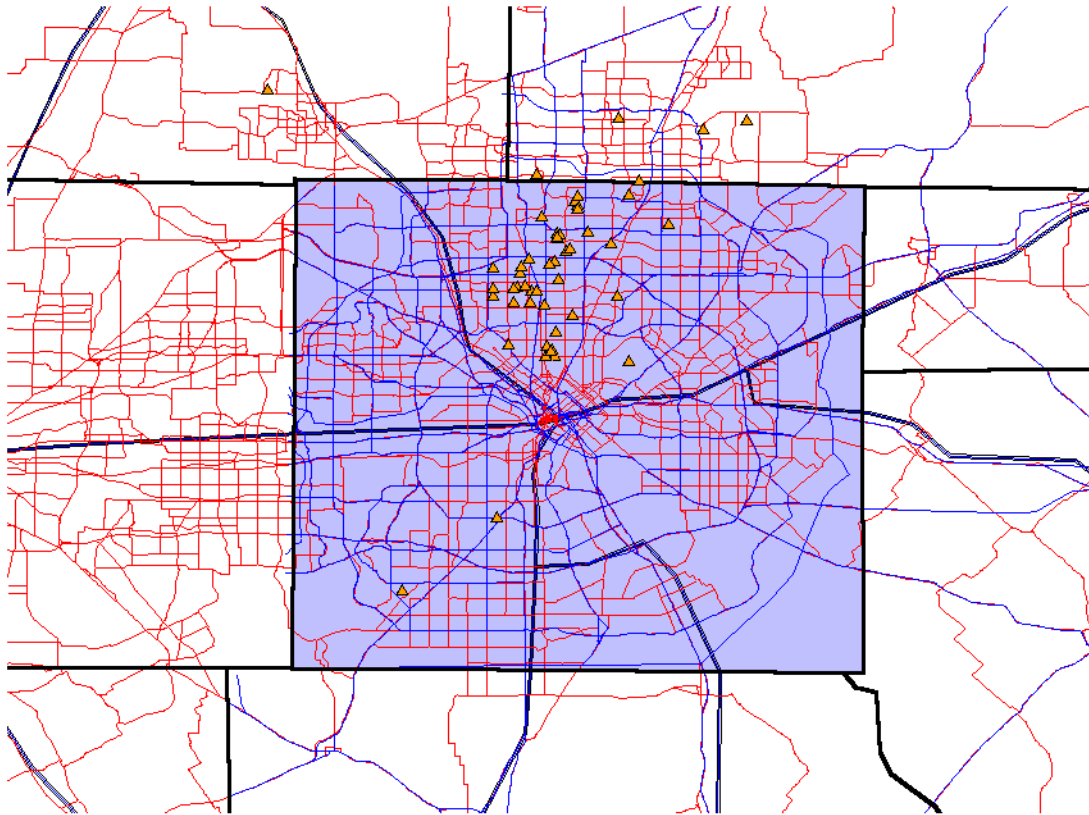

Dallas Area Oak Wilt

8 0 8 16 Miles

-  Oak wilt.shp
-  Counties.shp
-  Tbufroads.shp
-  Minor rds.shp
-  Interstates.shp
-  Dallascty.shp

Oak Wilt in the Dallas Area

Oak Wilt is considered one of the most destructive tree diseases in the United States. Over 10,000 trees have already died of oak wilt in the Austin area alone. This disease affects live oaks and red oaks (a group of several oaks) in our state but not oaks in the white oak family. As we have increased in our knowledge of this disease, we have become much more aware of its presence in the Dallas area. For more information and pictures please access the Texas Forest Service web page ("<http://txforestsERVICE.tamu.edu/>") or check out the recent Dallas Morning News ("<http://www.dallasnews.com/>") article in the House & Garden section from Friday, September 26, 1997.

The map on the following page shows the locations of all the known and confirmed oak wilt centers in the immediate Dallas area. There are certainly other "spots" that have not been reported yet and when they are confirmed, we will add them to the map."